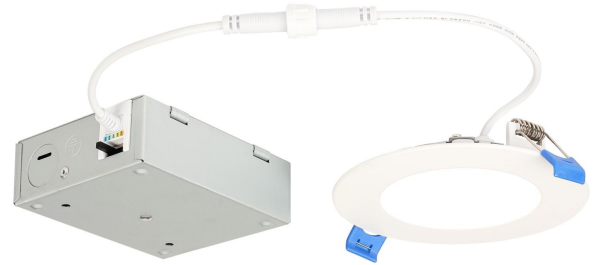

Item Number **5201100**

10R/4"/LED/DIM/SLIM/FL/27-50

Specifications

- Energy Used (Watts): 10
- Incandescent Equivalent Wattage: 65
- Volts: 120
- Baffle: Smooth
- Brightness (Lumens): 650
- Average Rated Hours: 50000
- Beam Spread: 110°
- Beam Type: Flood
- CRI: 80
- Efficacy (LPW): 65
- Estimated Yearly Energy Cost**: \$1.20
- Package Type: Black and White Box

Physical Characteristics

- Color Designation: Multi: 2700, 3000, 3500, 4000, 5000
- Finish: White
- Housing Material: Aluminum
- Base: Recess Mounting
- MOL: 1.02"
- MOD: 5.04"

Limited Warranty

5 Year

For full warranty information, please follow this link:

www.westinghouselighting.com/pdfs/warranty-cards/ES-WH-001-W.pdf

Intertek

Warning

- Turn power off before inspection, installation, or removal.
- Suitable for wet locations - The lamp is suitable for use in wet locations.
- Do not open - no user serviceable parts inside.
- This device is not intended for use with emergency exit luminaires or emergency exit lights.
- This device complies with Part 15 of the FCC rules and has been tested and found to comply with the limits for a Class B digital device. These limits are designed to provide reasonable protection against harmful interference in a residential installation. This equipment generates, uses and can radiate radio frequency energy and, if not installed and used in accordance with the instructions, may cause harmful interference to the radio communication. Any changes or modifications not expressly approved by the manufacturer could void the user's authority to operate the equipment.
- This lamp may not be compatible with all dimmers.